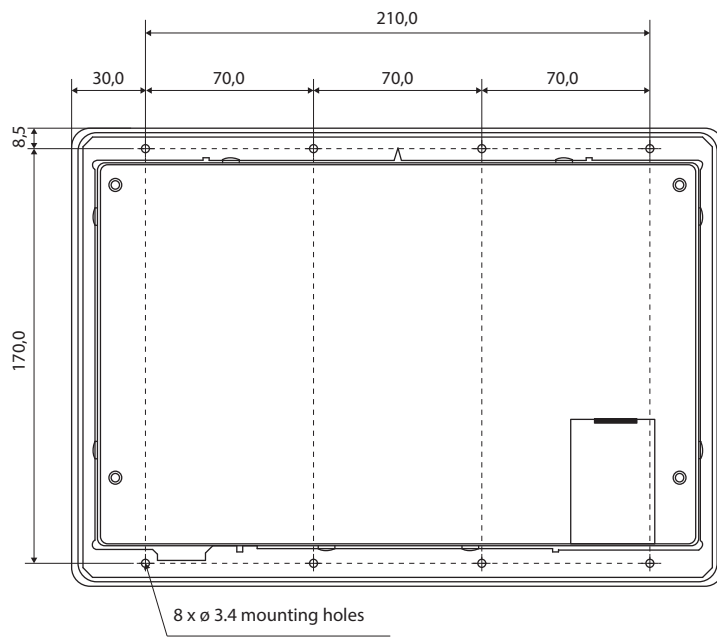

room!MATE DoorSign101 on-wall – dimensional drawing

Alle dimensions in [mm]