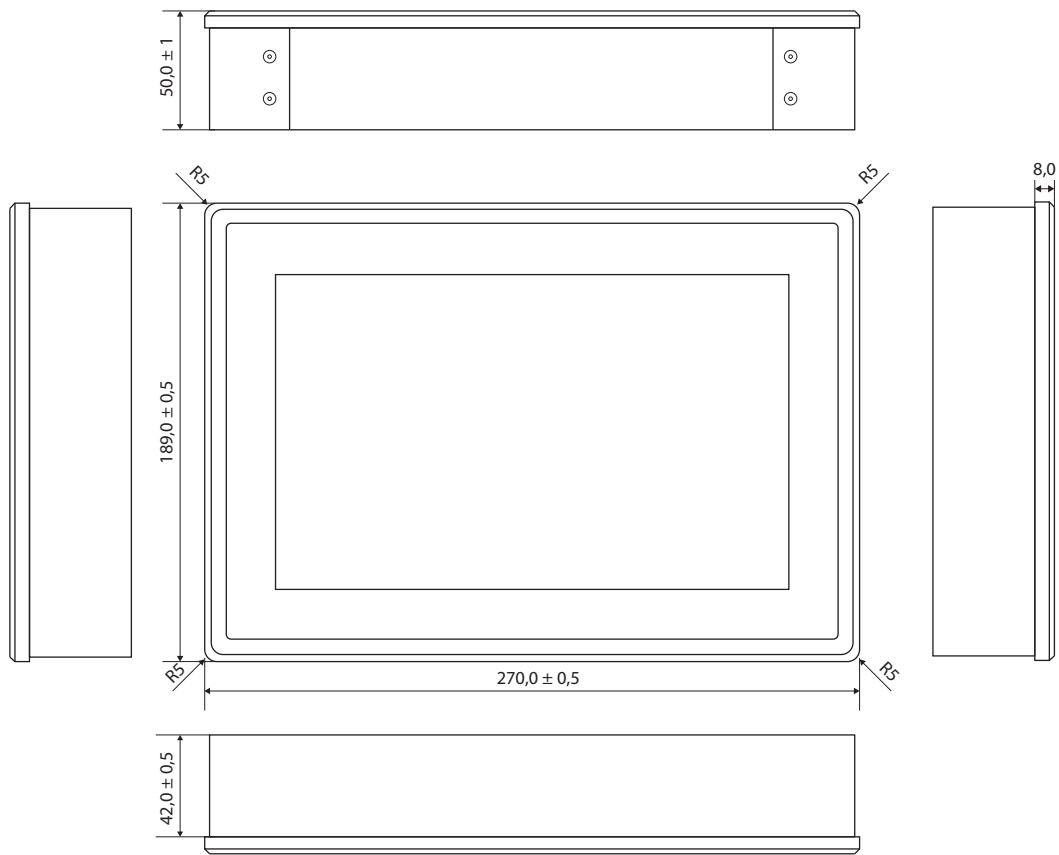

room!MATE DoorSign101 on-wall – dimensional drawing

Alle dimensions in [mm]